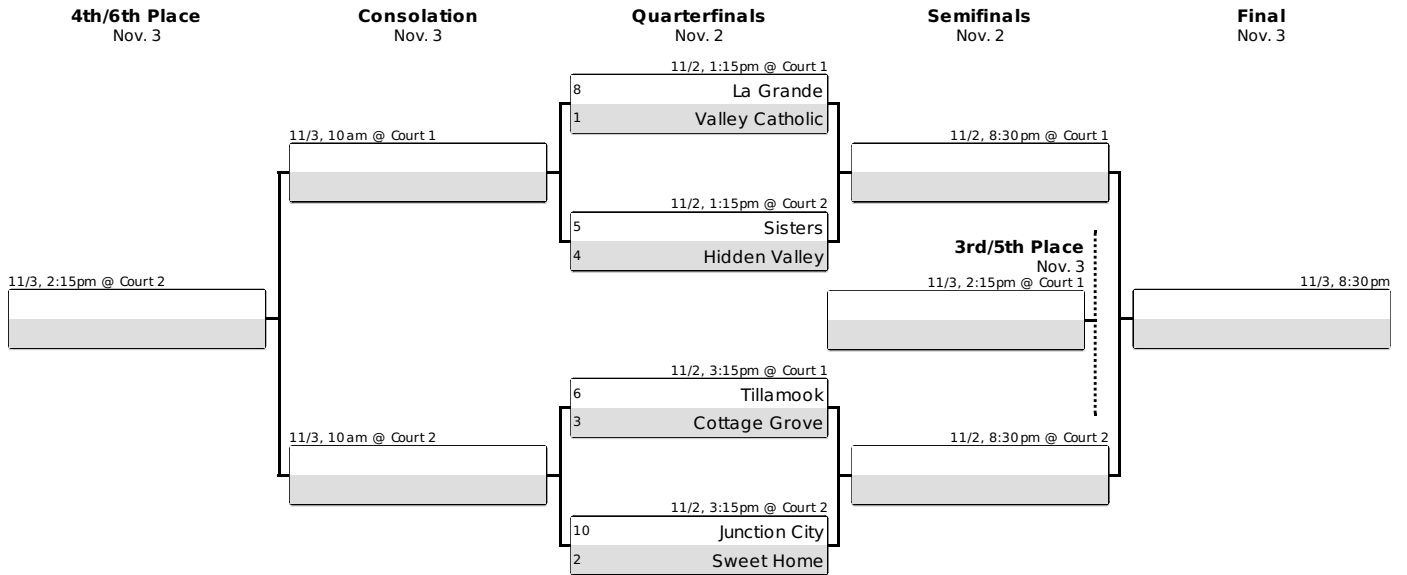

2018 OSAA / OnPoint Community Credit Union 4A Volleyball State Championship

November 2-3, Forest Grove High School

Round 1 Oct. 27

10/27, 1:30pm	
16 Baker	0
1 Valley Catholic	3
25-9, 25-17, 25-14	

10/27, 2pm	
9 Marshfield	2
8 La Grande	3
21-25, 19-25, 25-20, 25-22, 15-8	

10/27, 2pm	
12 Marist Catholic	0
5 Sisters	3
25-16, 25-15, 25-17	

10/27, 5pm	
13 Philomath	1
4 Hidden Valley	3
25-18, 22-25, 25-14, 25-17	

Round 1 Oct. 27

10/27, 5pm	
0 Banks	14
3 Cottage Grove	3
25-17, 25-15, 25-20	

10/27, 4:30pm	
0 Henley	11
3 Tillamook	6
26-24, 25-23, 25-16	

10/27, 5pm	
3 Junction City	10
1 Estacada	7
25-14, 15-25, 25-8, 25-21	

10/27, 6pm	
0 North Marion	15
3 Sweet Home	2
25-19, 25-12, 25-17	

The team with the better Adjusted Playoff Ranking (APR) shall be the designated home team (bottom team in the matchup).