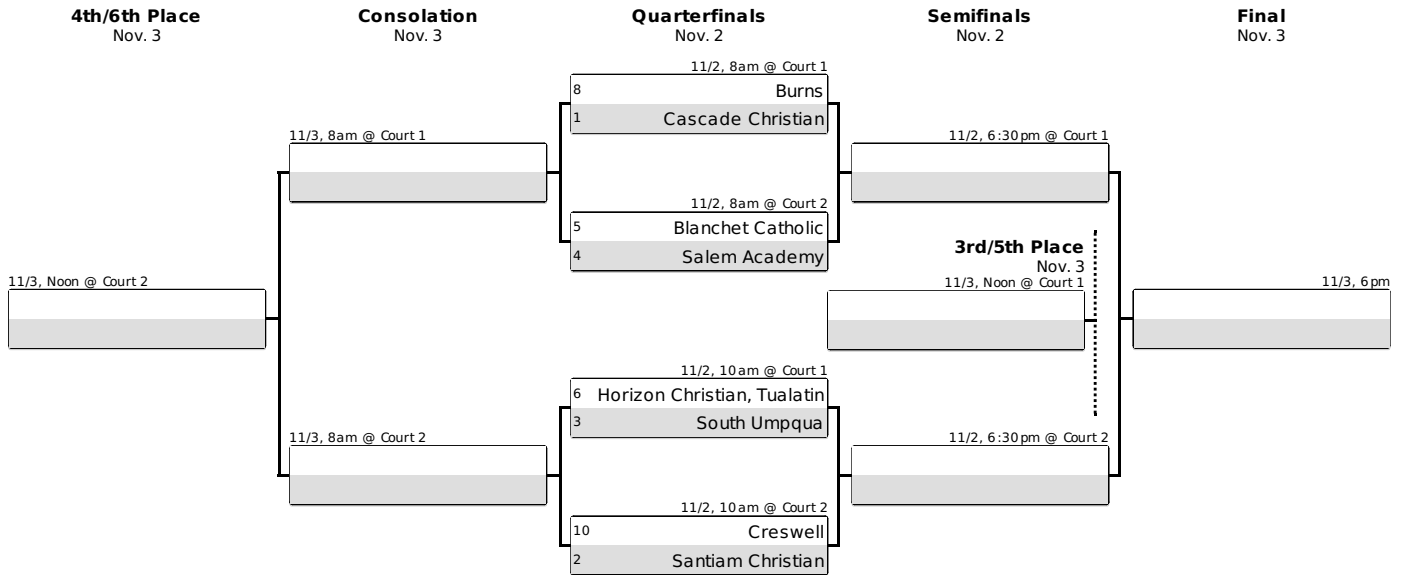

OSAA VOLLEYBALL STATE RULES INTERPRETER

Debi Hanson

2018 OSAA / OnPoint Community Credit Union 3A Volleyball State Championship

November 2-3, Forest Grove High School

Round 1 Oct. 27

10/27, Noon	
16 Rainier	0
1 Cascade Christian	3
25-11, 25-9, 25-6	